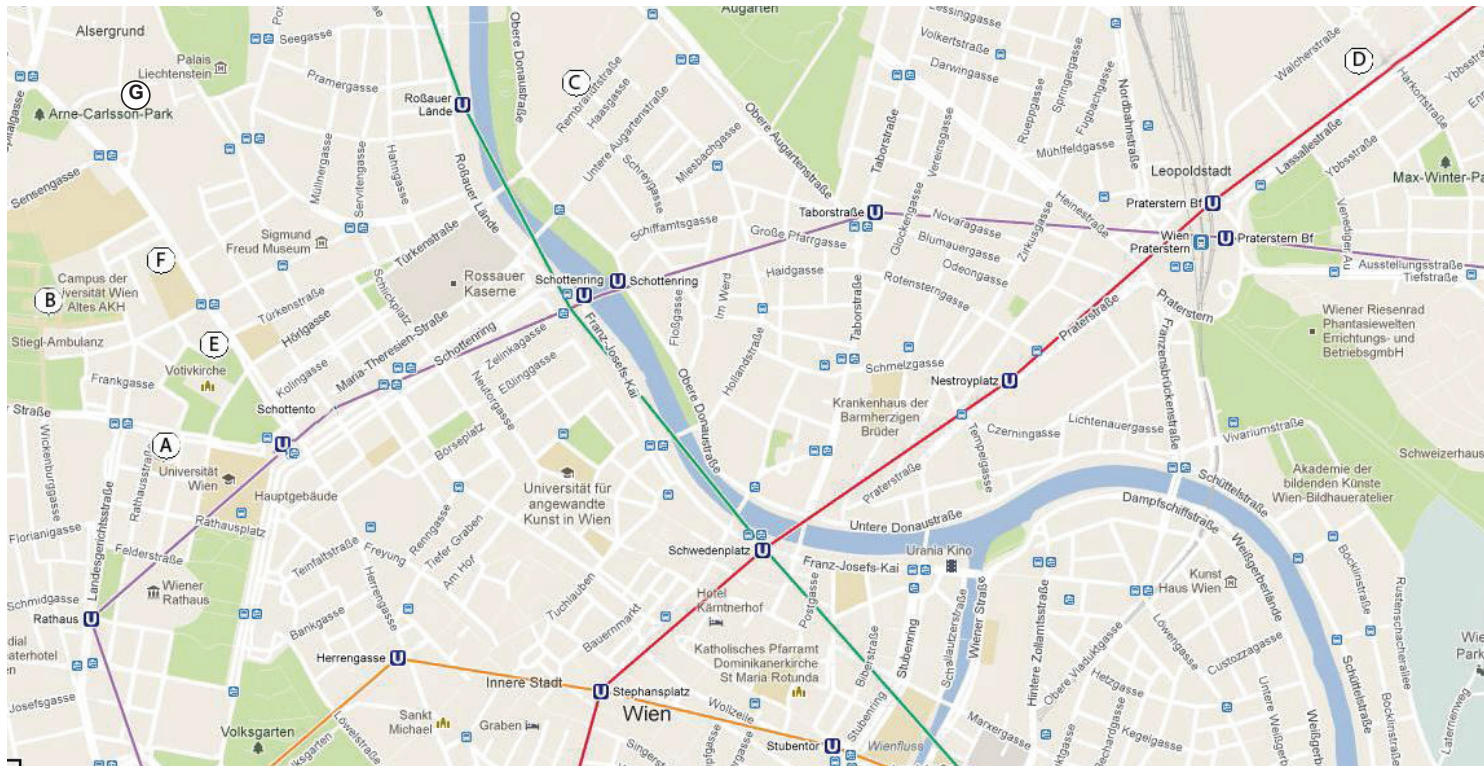

Overview and route description

Winter School in Methods and Techniques
University of Vienna, 14 – 21 February 2014

- **A** **NIG, Neues Institutsgebäude**
  Universitätsstraße 7
  1010 Vienna
- **B** **Campus, University of Vienna**
  Spitalgasse 2, 1090 Vienna
- **C** **Hotel Meininger Downtown**
  Franz Rembrandtstraße 21
  1020 Vienna
- **D** **Ibis Budget Wien Messe Hotel**
  Lassallestraße 7, 1020 Vienna
- **E** **Hotel Regina**
  Rooseveltplatz 15
  1090 Vienna
- **F** **Hotel Bleckmann**
  Währingerstraße 15
  1090 Vienna
- **G** **Hotel Boltzmann**
  Boltzmannngasse 8
  1090 Vienna

Route description

To reach the WSMT from Hotel Meininger, follow the map to the underground station **Schottenring**. Take the underground U2 (purple line) towards Karlsplatz and get off after one stop, at **Schottentor**. The NIG is within walking distance. Alternatively, take tram line 43 towards Neuwaldegg or tram line 44 towards Dornbach and get off after one stop, at **Landesgerichtsstraße**.

To get to the Winter School from the Ibis Hotel, follow Lassallestraße to the train / underground station **Praterstern**. Take the underground U2 towards Karlsplatz and get off after three stops at **Schottentor**. The NIG is within walking distance. Alternatively, take tram line 43 towards Neuwaldegg or tram line 44 towards Dornbach and get off after one stop, at **Lange Gasse**.