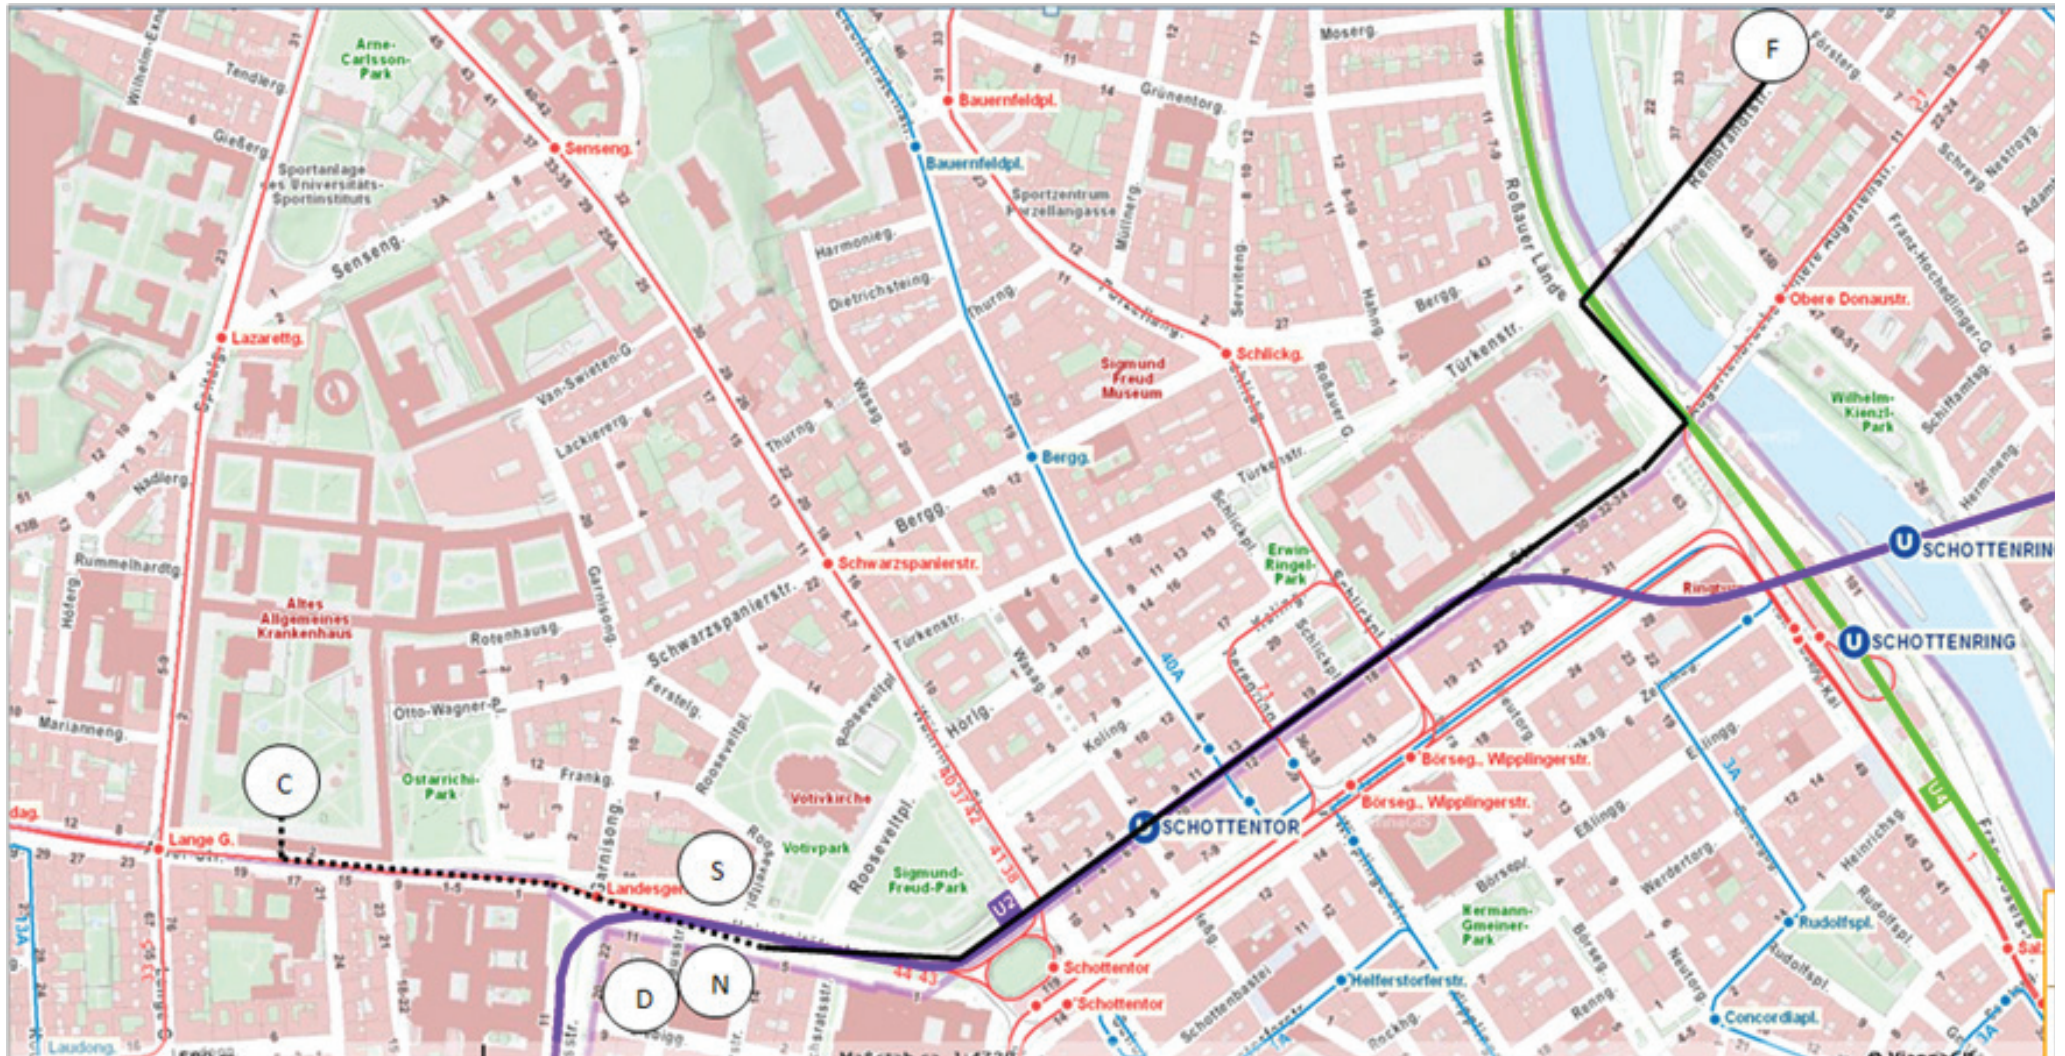

Map of Central Vienna

Winter School in Methods and Techniques
University of Vienna, 14 – 21 February 2014

- C Campus University of Vienna
- D Department Methods in the Social Sciences
- S Department of Sociology
- N NIG (Neues Institutsgebäude)
- F Hotel MEININGER 'Downtown Franz'
- E Ibis Budget Wien Messe Hotel

Route description

To reach the WSMT from Hotel Meininger, follow the map to the underground station **Schottenring**. Take the underground U2 (purple line) towards Karlsplatz and get off after one stop at **Schottentor**. Please use the close-up on the following page to reach the locations of the WSMT.

To get to the Winter School from the Ibis Hotel, follow Lassallestraße to the train / underground station **Praterstern**. Take the underground U2 towards Karlsplatz and get off after three stops at **Schottentor**. Please use the close-up on the following page to reach the locations of the WSMT.

Route description

To reach the WSMT from Hotel Meininger, follow the map to the underground station **Schottenring**. Take the underground U2 (purple line) towards Karlsplatz and get off after one stop, at **Schottentor**. The NIG is within walking distance. Alternatively, take tram line 43 towards Neuwaldegg or tram line 44 towards Dornbach and get off after one stop, at **Landesgerichtsstraße**.